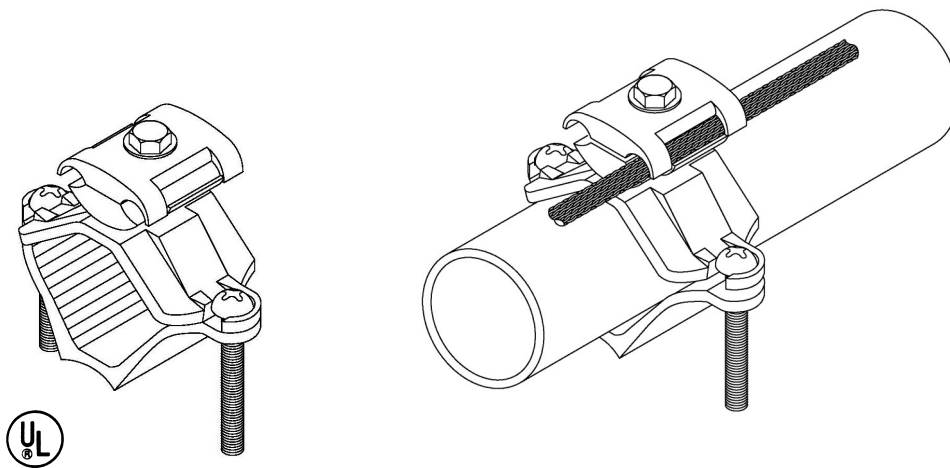

Independent Protection Co., Inc.

1607 South Main St.
Goshen, IN. 46526

574.533.4116 or 1.800.860.8388

Fax: 574.534.3719

info@ipclp.com www.ipclp.com

UL Listing No. E10913

306A Large Perfection Pipe Clamp

Cast bronze pipe clamp for cables through 2/0 providing 1-1/2" contact. Fits 1-1/2" – 2" iron pipes. Maximum 2-1/4" outer diameter. Lower casting may be inverted to fit smaller diameter pipes. Lower casting is tinned to prevent corrosion. Wt. 1.04 lbs. each.

22	28S	32S	40	21	6S	A22	A28	A30
----	-----	-----	----	----	----	-----	-----	-----