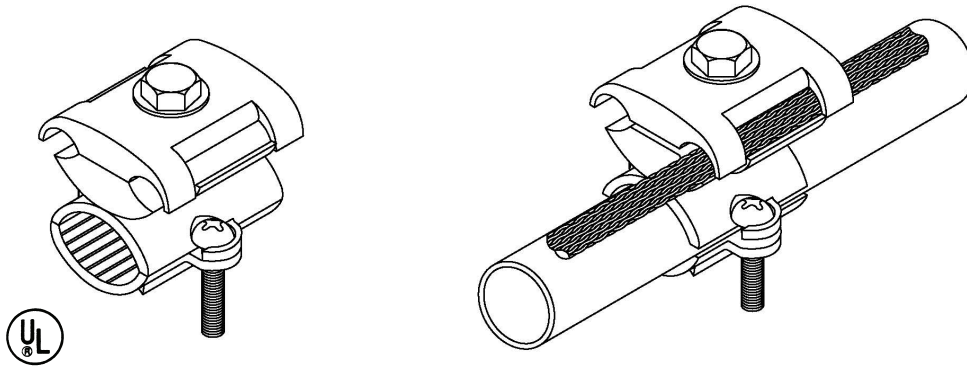

Independent Protection Co., Inc.

1607 South Main St.
Goshen, IN. 46526

574.533.4116 or 1.800.860.8388

Fax: 574.534.3719

info@ipclp.com www.ipclp.com

UL Listing No. E10913

306CX

Small Pipe Clamp for Copper Pipes

Cast bronze pipe clamp for cables through 2/0 providing 1-1/2" contact. Fits maximum 3/4" copper pipe and by inverting bottom casting allows for smaller 1/4" - 5/8" copper pipe. Lower casting is tinned to prevent corrosion. Wt. .62 lbs. each.