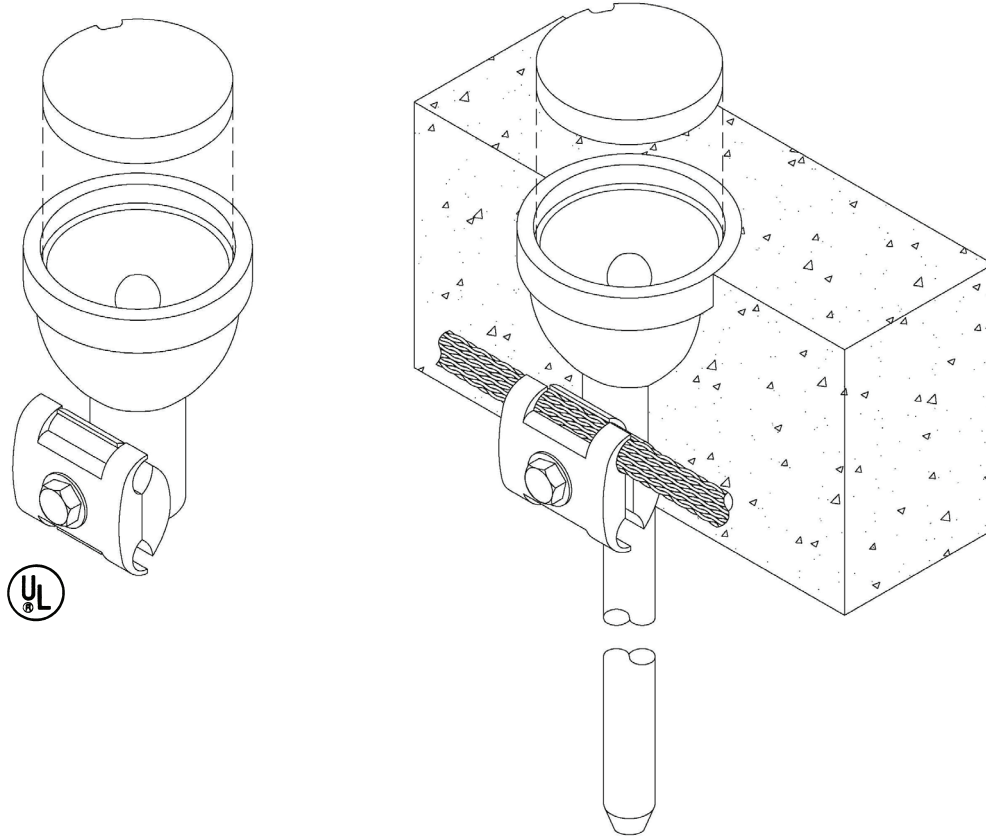

### 310 Ground Receptacle

Cast bronze receptacle with cable clamp and fastener for connecting one or two cables to ground rod. Lid is furnished with SS chain that secures top to receptacle. When ordering, specify ground rod diameter and threaded or plain ground rod. Wt. 2.72 lbs. each.