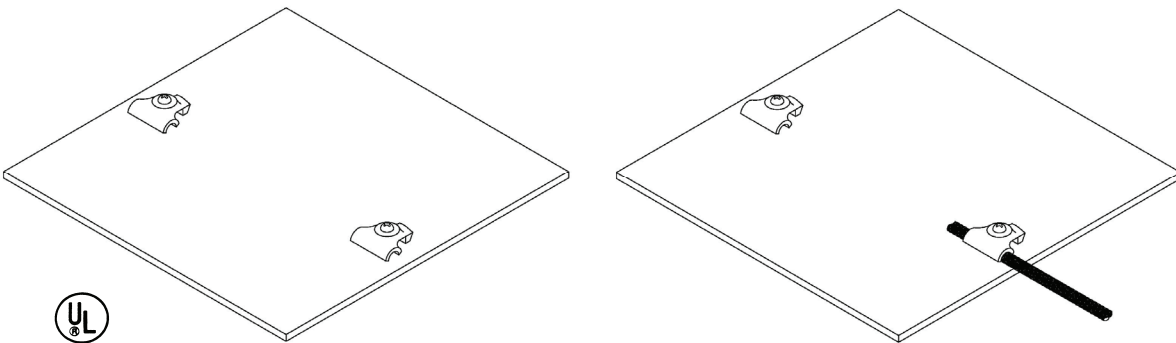

586

Solid Cast Ground Plate

Ground plate is cast from bronze and is 12" x 12" x 1/4" thick with two mechanical cable clamps to secure the cable. Wt. 13.28 lbs. each.

22	28S	32S	40	21	G3	A22	A28	A30