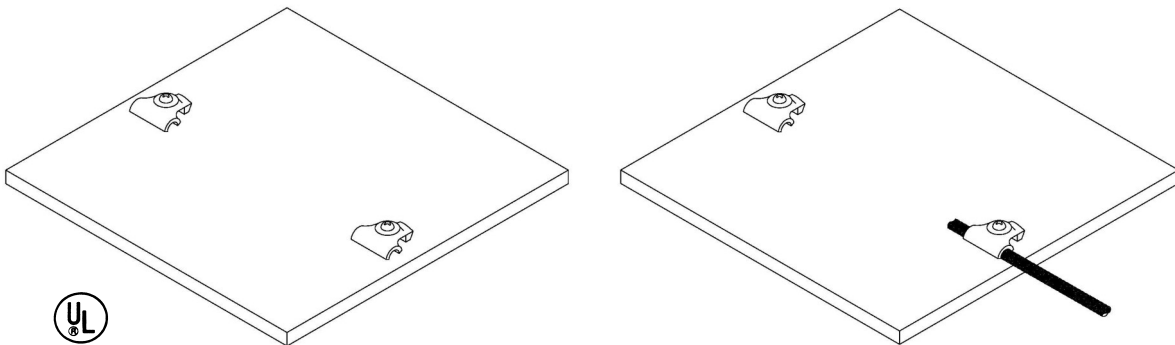

586X

Solid Cast Ground Plate

Ground plate is cast from bronze and is 12" x 12" x 1/2" thick with two mechanical cable clamps to secure the cable. Wt. 20.68 lbs. each.

22	28S	32S	40	21	G3	A22	A28	A30