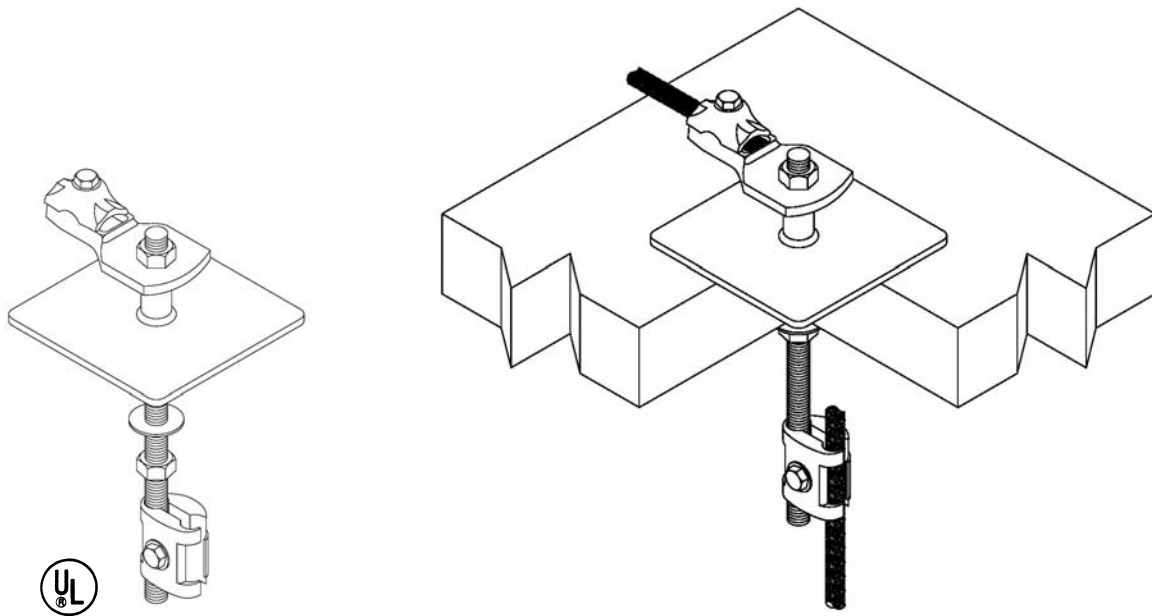

Independent Protection Co., Inc.

1607 South Main St.
Goshen, IN. 46526

574.533.4116 or 1.800.860.8388

Fax: 574.534.3719

info@ipclp.com www.ipclp.com

UL Listing No. E10913

597X

Right Angle Thru Roof Connector

Cast bronze thru roof connector consists of IP-596 bus connector, IP-345X flashing plate, Neoprene® washer, hex nut, washer, 297A cable connector and 1/2" x 8" threaded stainless steel rod. Wt. 2.04 lbs. each.