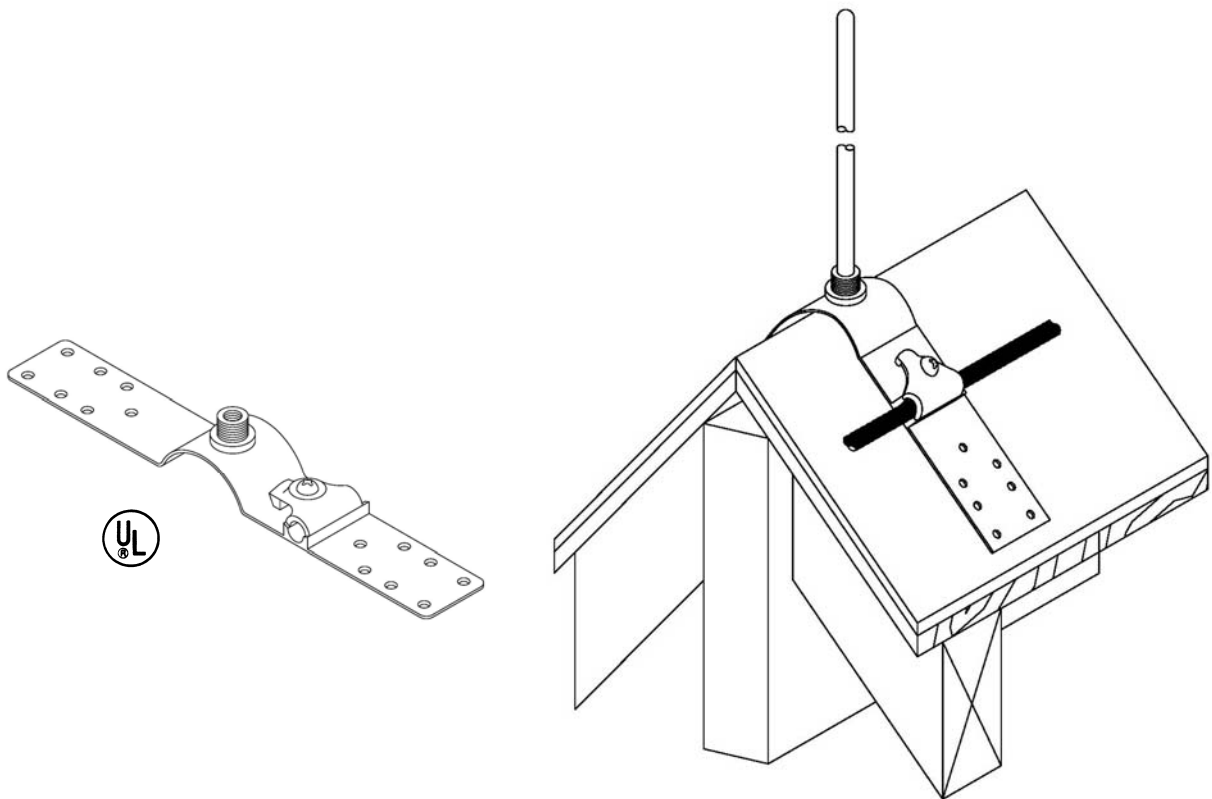

66

Anniversary Saddle

Cast bronze base is 13" in length with 3/8" female and 5/8" male threads. Wt. 1.14 lbs. each.

22	28S	32S	40	21	G3	A22	A28	A30