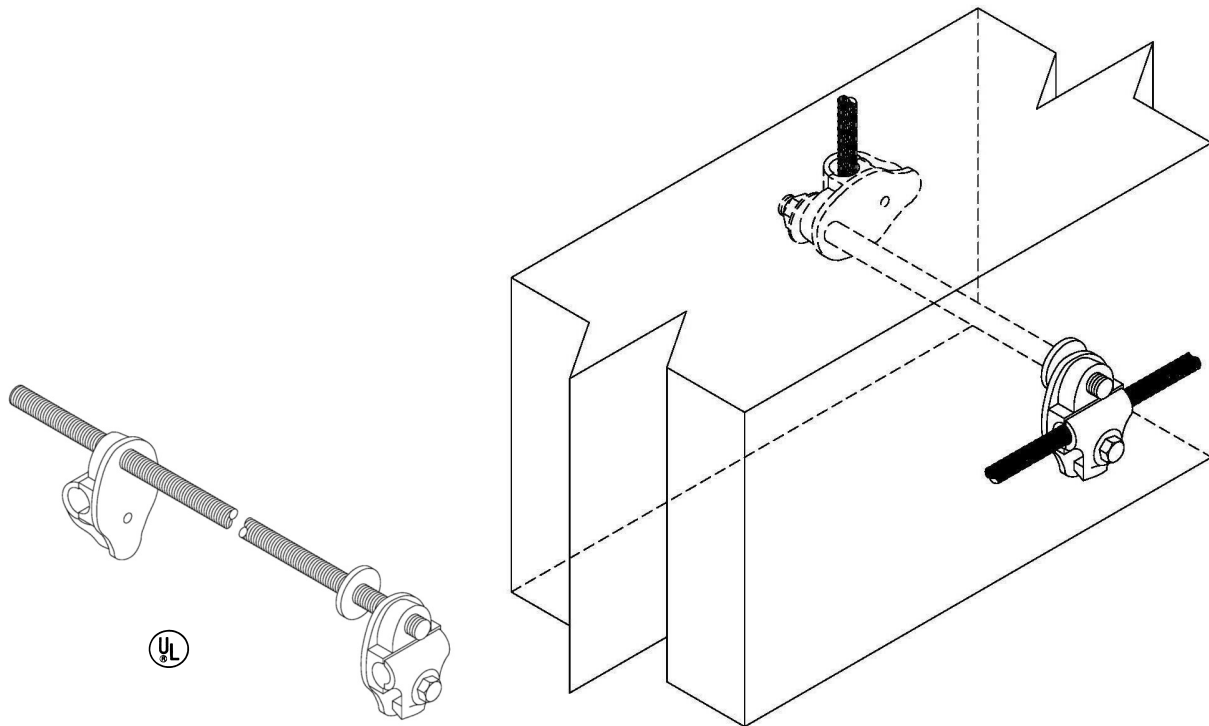

Independent Protection Co., Inc.

1607 South Main St.
Goshen, IN. 46526

574.533.4116 or 1.800.860.8388

Fax: 574.534.3719

info@ipclp.com www.ipclp.com

UL Listing No. E10913

A272X Thru-Wall Connector

Cast aluminum assembly includes two aluminum cable connectors, 1/2" x 12" stainless steel threaded rod, Neoprene® washer, hex nut and washer. Longer lengths of threaded rod available upon request. Wt. .60 lbs. each.