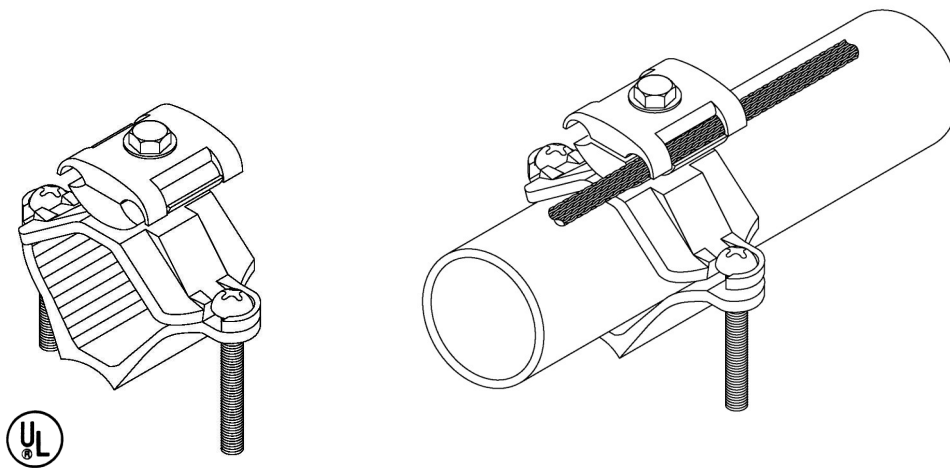

A306A

Large Perfection Pipe Clamp

Cast aluminum cable clamp for cables through 4/0 providing 1-1/2" contact. Fits 1-1/2" – 2" iron pipes. Maximum 2-1/4" outer diameter. Lower casting may be inverted to fit smaller diameter pipes. Lower casting is tinned bronze to prevent corrosion. Wt. .80 lbs. each.

25	36S	32S	40	51	63	A22	A28	A30