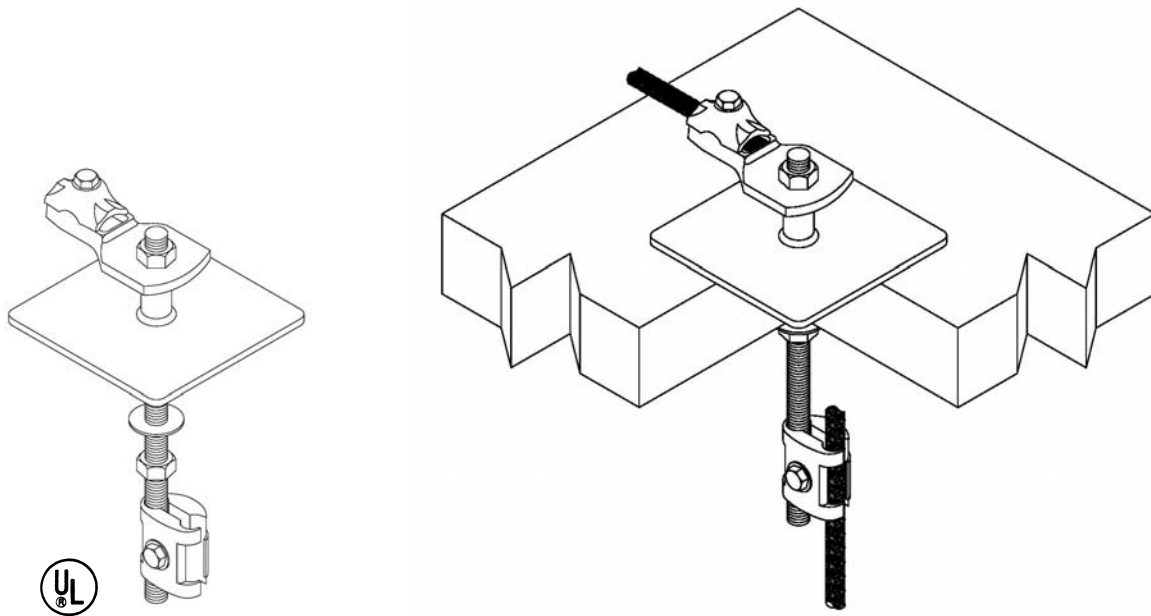

Independent Protection Co., Inc.

1607 South Main St.
Goshen, IN. 46526

574.533.4116 or 1.800.860.8388

Fax: 574.534.3719

info@ipclp.com www.ipclp.com

UL Listing No. E10913

A597X

Right Angle Thru Roof Connector

Cast aluminum thru roof connector consists of IP-A596 bus connector, flashing plate, Neoprene® washer, hex nut, washer, A297A cable connector and 1/2" x 8" threaded stainless steel rod. Wt. 1.10 lbs. each.