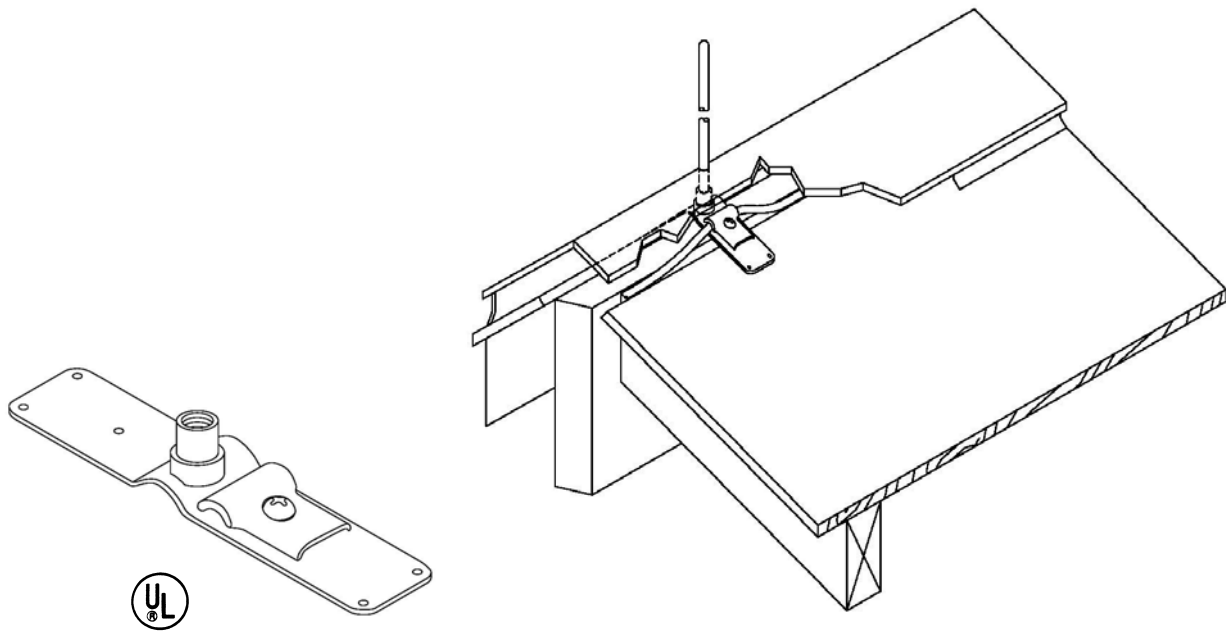

### AF414 Concealed Saddle Base

Cast aluminum is 6-1/4" in length with 1/2" female threads that accommodates round cable shown below. Wt. .14 lbs. each.

22	28S	32S	40	21	G3	A28	A28	A30
----	-----	-----	----	----	----	-----	-----	-----