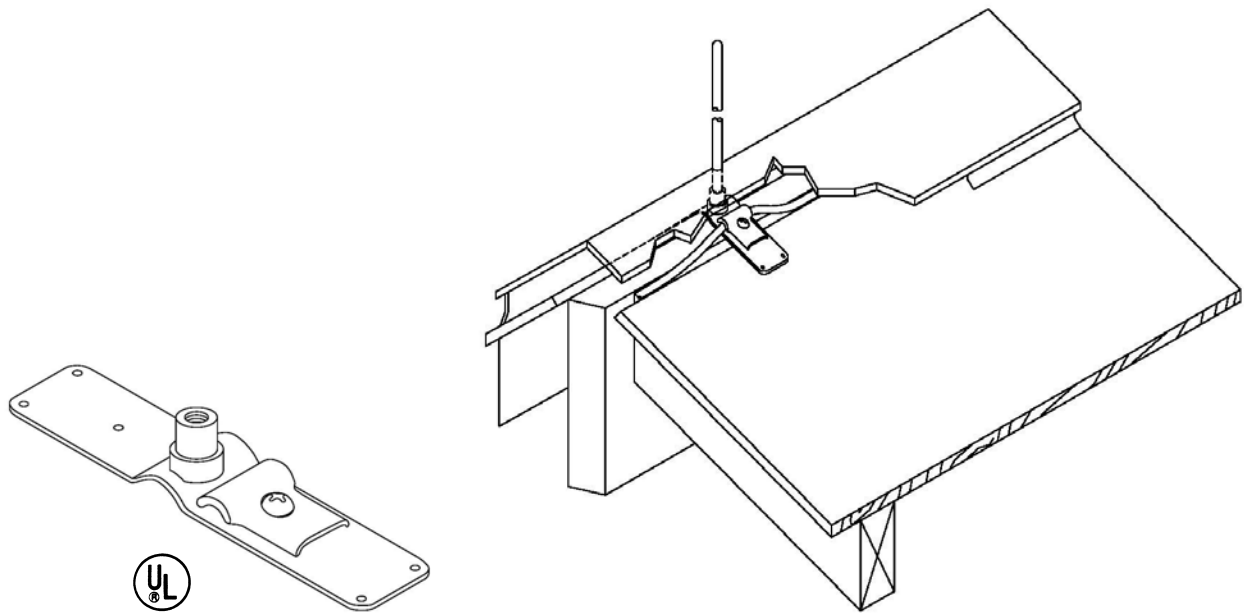

### F414 Concealed Saddle Base

Cast bronze is 6-1/4" in length with 3/8" female threads that accommodates standard flat or round cable. Optional with 1/2" female threads if specified. Wt. .32 lbs. each.