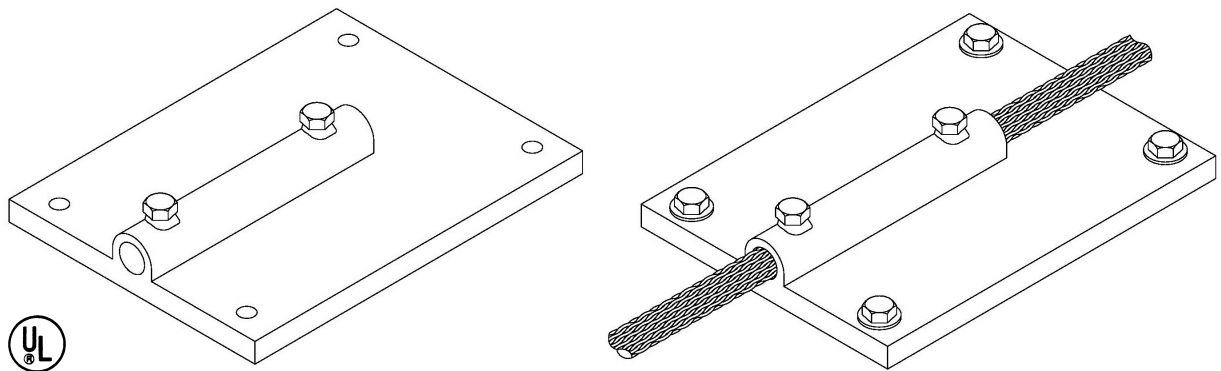

### G88

### Extra Heavy Duty Bonding Plate

Cast bronze plate and size is 6" x 4 - 7/16" x 3/16" with over 26 square inches of bonding area. Wt. 3.40 lbs. each.

22	28S	32S	40	21	6S	A22	A28	A30
----	-----	-----	----	----	----	-----	-----	-----