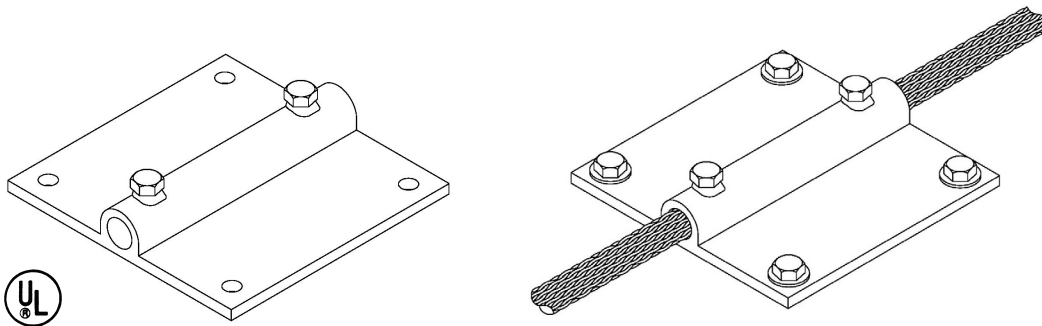

### G89

### Heavy Duty Bonding Plate

Cast bronze plate and size is 4" x 4" x 3/16" affording 16 square inches of bonding area. Wt. 1.20 lbs. each.

22	28S	32S	40	21	G3	A22	A28	A30
----	-----	-----	----	----	----	-----	-----	-----